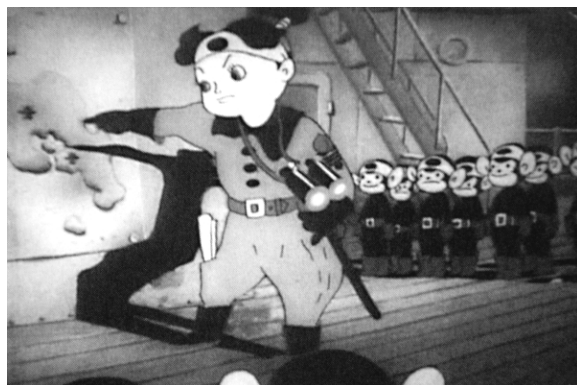

Saturday, August 10, 2013
3:00 PM (doors open 2:30 PM)

Royal Theater, Producers' Club
358 W 44th St Fl 2
Near SE corner of 9th Ave
New York NY 10036-5426